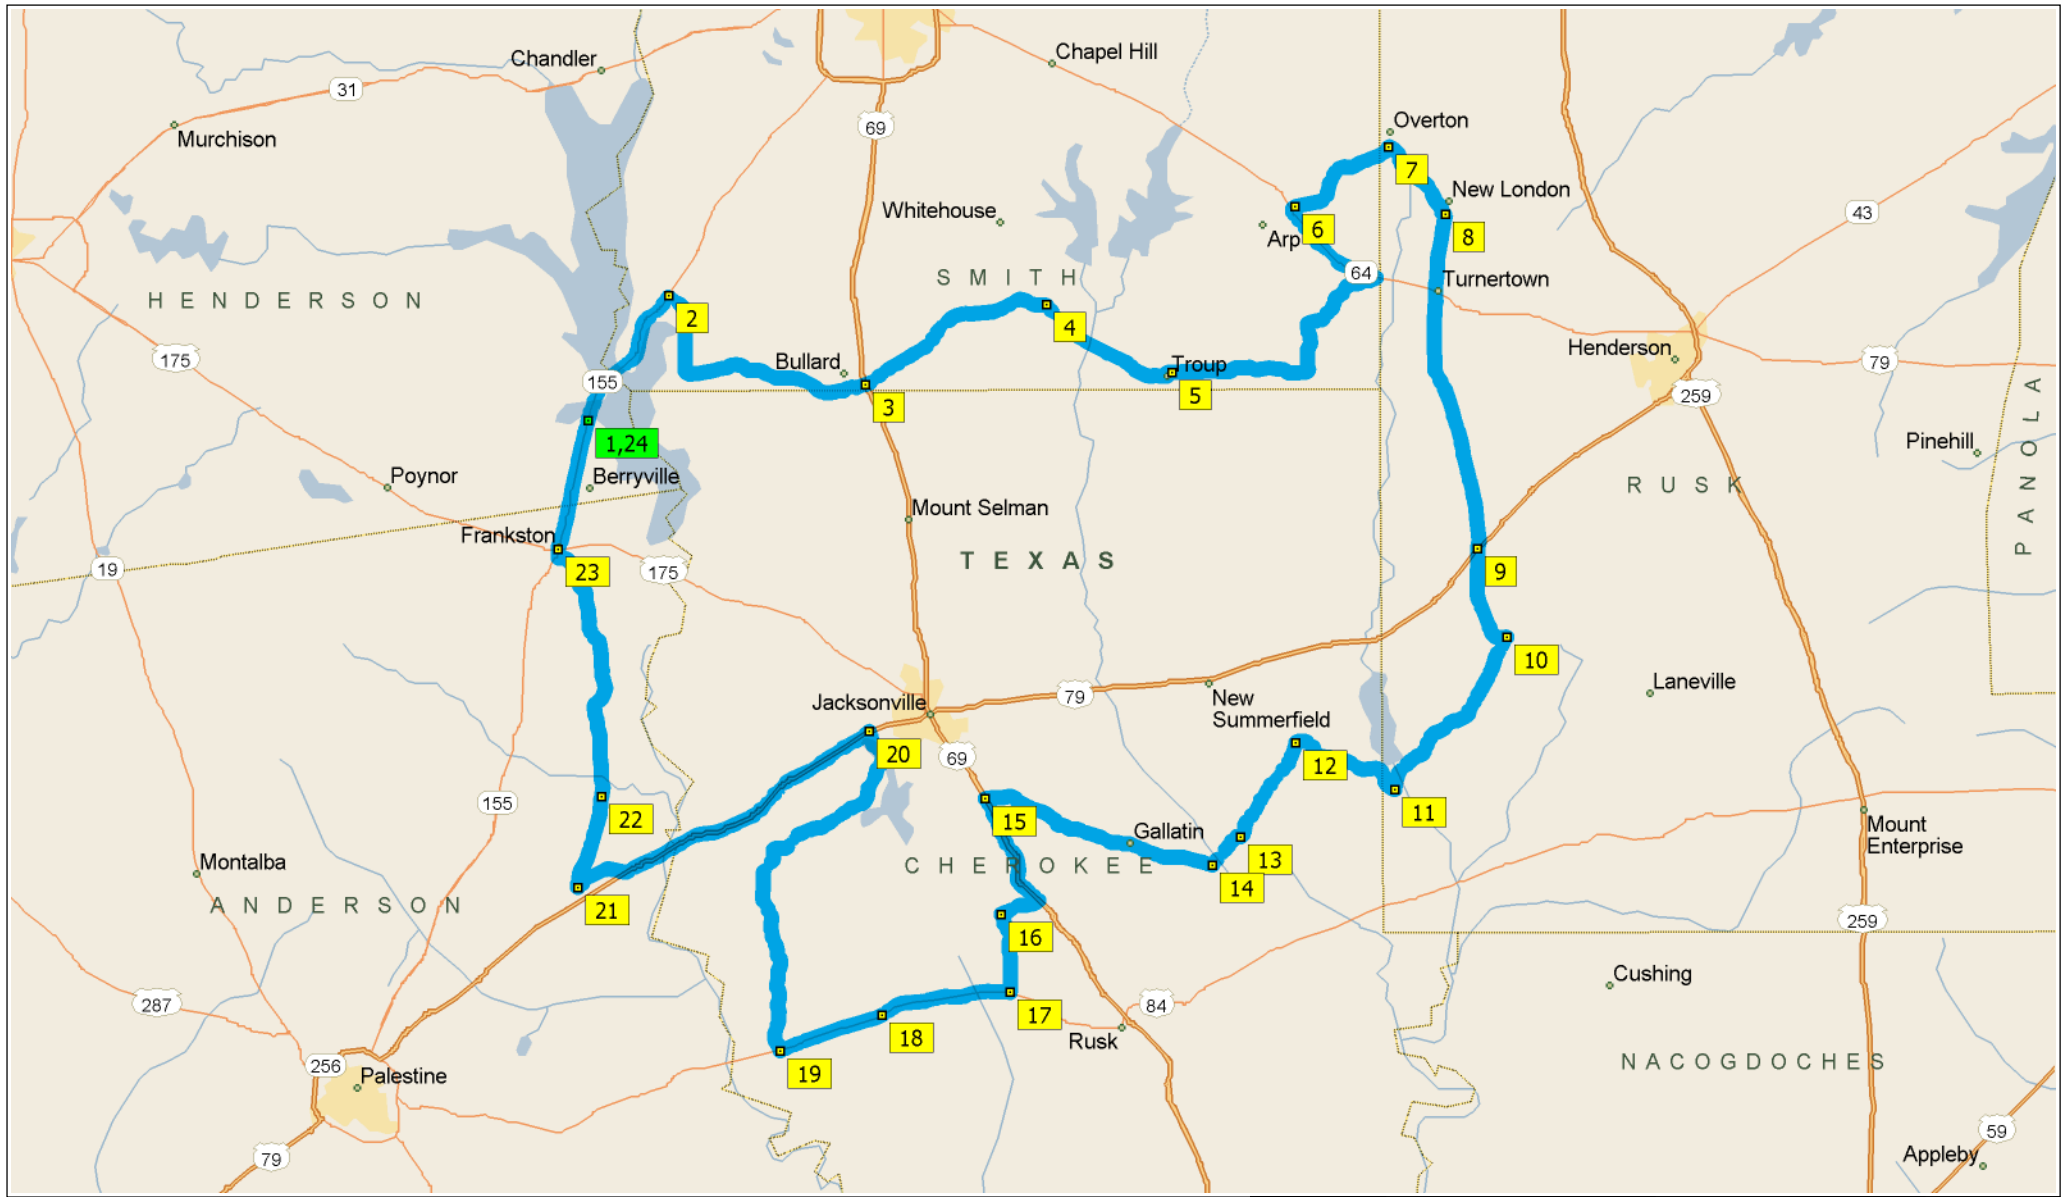

FrankstonRoute1

159.1 miles; 2 hours, 56 minutes

9:00 AM	0.0 mi	1 Depart 8999 CR-4239, Frankston, TX 75763 on SR-155 (North) for 5.8 mi
9:05 AM	5.8 mi	Turn RIGHT (South-East) onto FM-344 for 65 yds
9:06 AM	5.8 mi	2 At FM-344, Flint, TX 75762, stay on FM-344 (South-East) for 9.0 mi
9:15 AM	14.8 mi	Keep STRAIGHT onto FM-344 [W Main St] for 0.6 mi
9:17 AM	15.5 mi	Keep STRAIGHT onto FM-344 [E Main St] for 109 yds
9:17 AM	15.5 mi	Turn RIGHT (South-East) onto FM-344 [S Henderson St] for 0.2 mi
9:17 AM	15.8 mi	Bear LEFT (East) onto FM-344 [E Henderson St] for 0.4 mi
9:18 AM	16.1 mi	3 At 499 FM-344, Bullard, TX 75757, stay on FM-344 [E Henderson St] (East) for 0.8 mi
9:19 AM	16.9 mi	Keep STRAIGHT onto FM-344 [FM-344 E] for 3.4 mi
9:22 AM	20.3 mi	Keep STRAIGHT onto FM-344 for 3.6 mi
9:26 AM	23.9 mi	4 At State Highway 110 S, Whitehouse, TX 75791, bear RIGHT (South-East) onto SR-110 for 3.9 mi
9:29 AM	27.8 mi	Keep STRAIGHT onto SR-110 [W Duval St] for 1.3 mi
9:31 AM	29.1 mi	Keep STRAIGHT onto SR-110 [SR-135] for 0.1 mi
9:31 AM	29.3 mi	Turn LEFT (North) onto N Georgia St for 0.1 mi
9:32 AM	29.4 mi	Turn RIGHT (East) onto E Bryant St for 0.2 mi
9:33 AM	29.6 mi	5 At 302 SR-135 N, Troup, TX 75789, road name changes to FM-15 [E Bryant St] for 0.7 mi
9:34 AM	30.3 mi	Keep STRAIGHT onto FM-15 for 9.6 mi
9:43 AM	39.9 mi	Turn LEFT (West) onto SR-64 for 4.1 mi
9:47 AM	44.0 mi	Turn RIGHT onto Ramp for 0.1 mi towards TX-135 / Arp / Overton
9:48 AM	44.1 mi	Keep RIGHT to stay on Ramp for 142 yds towards TX-135 / Overton
9:48 AM	44.2 mi	6 At SR-135 N, Arp, TX 75750, merge onto SR-135 (N) [SR-135] for 87 yds
9:48 AM	44.2 mi	Road name changes to SR-135 [SR-135 N] for 1.0 mi
9:50 AM	45.2 mi	Keep LEFT to stay on SR-135 [SR-135 N] for 32 yds
9:50 AM	45.2 mi	Road name changes to SR-135 (N) [SR-135] for 1.2 mi