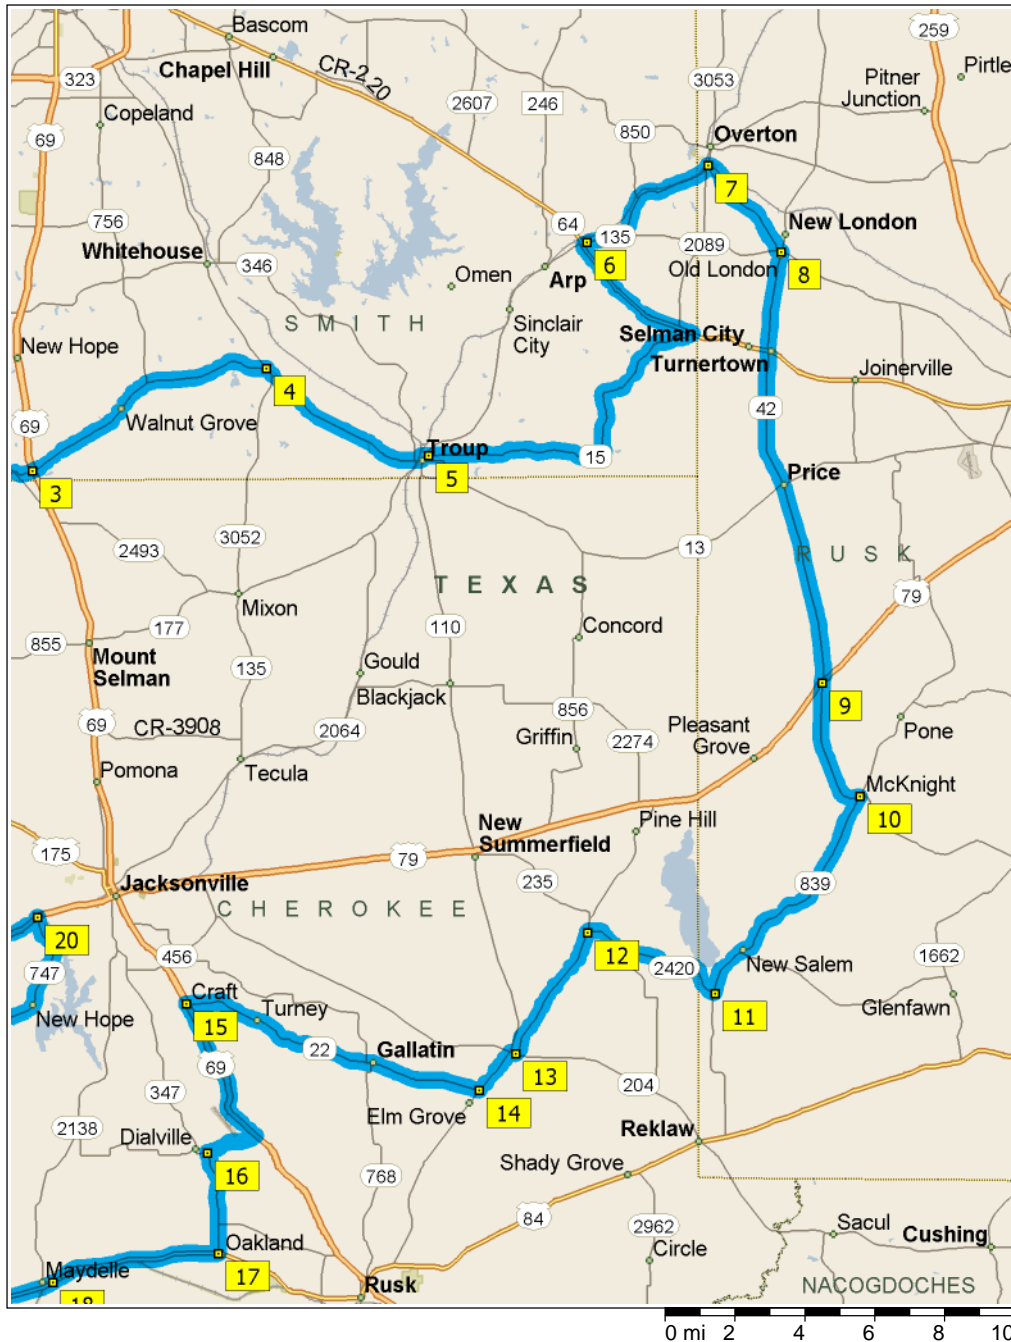

FrankstonRoute1

159.1 miles; 2 hours, 56 minutes

9:00 AM	0.0 mi	1 Depart 8999 CR-4239, Frankston, TX 75763 on SR-155 (North) for 5.8 mi
9:05 AM	5.8 mi	Turn RIGHT (South-East) onto FM-344 for 65 yds
9:06 AM	5.8 mi	2 At FM-344, Flint, TX 75762, stay on FM-344 (South-East) for 9.0 mi
9:15 AM	14.8 mi	Keep STRAIGHT onto FM-344 [W Main St] for 0.6 mi
9:17 AM	15.5 mi	Keep STRAIGHT onto FM-344 [E Main St] for 109 yds
9:17 AM	15.5 mi	Turn RIGHT (South-East) onto FM-344 [S Henderson St] for 0.2 mi
9:17 AM	15.8 mi	Bear LEFT (East) onto FM-344 [E Henderson St] for 0.4 mi
9:18 AM	16.1 mi	3 At 499 FM-344, Bullard, TX 75757, stay on FM-344 [E Henderson St] (East) for 0.8 mi
9:19 AM	16.9 mi	Keep STRAIGHT onto FM-344 [FM-344 E] for 3.4 mi
9:22 AM	20.3 mi	Keep STRAIGHT onto FM-344 for 3.6 mi
9:26 AM	23.9 mi	4 At State Highway 110 S, Whitehouse, TX 75791, bear RIGHT (South-East) onto SR-110 for 3.9 mi
9:29 AM	27.8 mi	Keep STRAIGHT onto SR-110 [W Duval St] for 1.3 mi
9:31 AM	29.1 mi	Keep STRAIGHT onto SR-110 [SR-135] for 0.1 mi
9:31 AM	29.3 mi	Turn LEFT (North) onto N Georgia St for 0.1 mi
9:32 AM	29.4 mi	Turn RIGHT (East) onto E Bryant St for 0.2 mi
9:33 AM	29.6 mi	5 At 302 SR-135 N, Troup, TX 75789, road name changes to FM-15 [E Bryant St] for 0.7 mi
9:34 AM	30.3 mi	Keep STRAIGHT onto FM-15 for 9.6 mi
9:43 AM	39.9 mi	Turn LEFT (West) onto SR-64 for 4.1 mi
9:47 AM	44.0 mi	Turn RIGHT onto Ramp for 0.1 mi towards TX-135 / Arp / Overton
9:48 AM	44.1 mi	Keep RIGHT to stay on Ramp for 142 yds towards TX-135 / Overton
9:48 AM	44.2 mi	6 At SR-135 N, Arp, TX 75750, merge onto SR-135 (N) [SR-135] for 87 yds
9:48 AM	44.2 mi	Road name changes to SR-135 [SR-135 N] for 1.0 mi
9:50 AM	45.2 mi	Keep LEFT to stay on SR-135 [SR-135 N] for 32 yds
9:50 AM	45.2 mi	Road name changes to SR-135 (N) [SR-135] for 1.2 mi