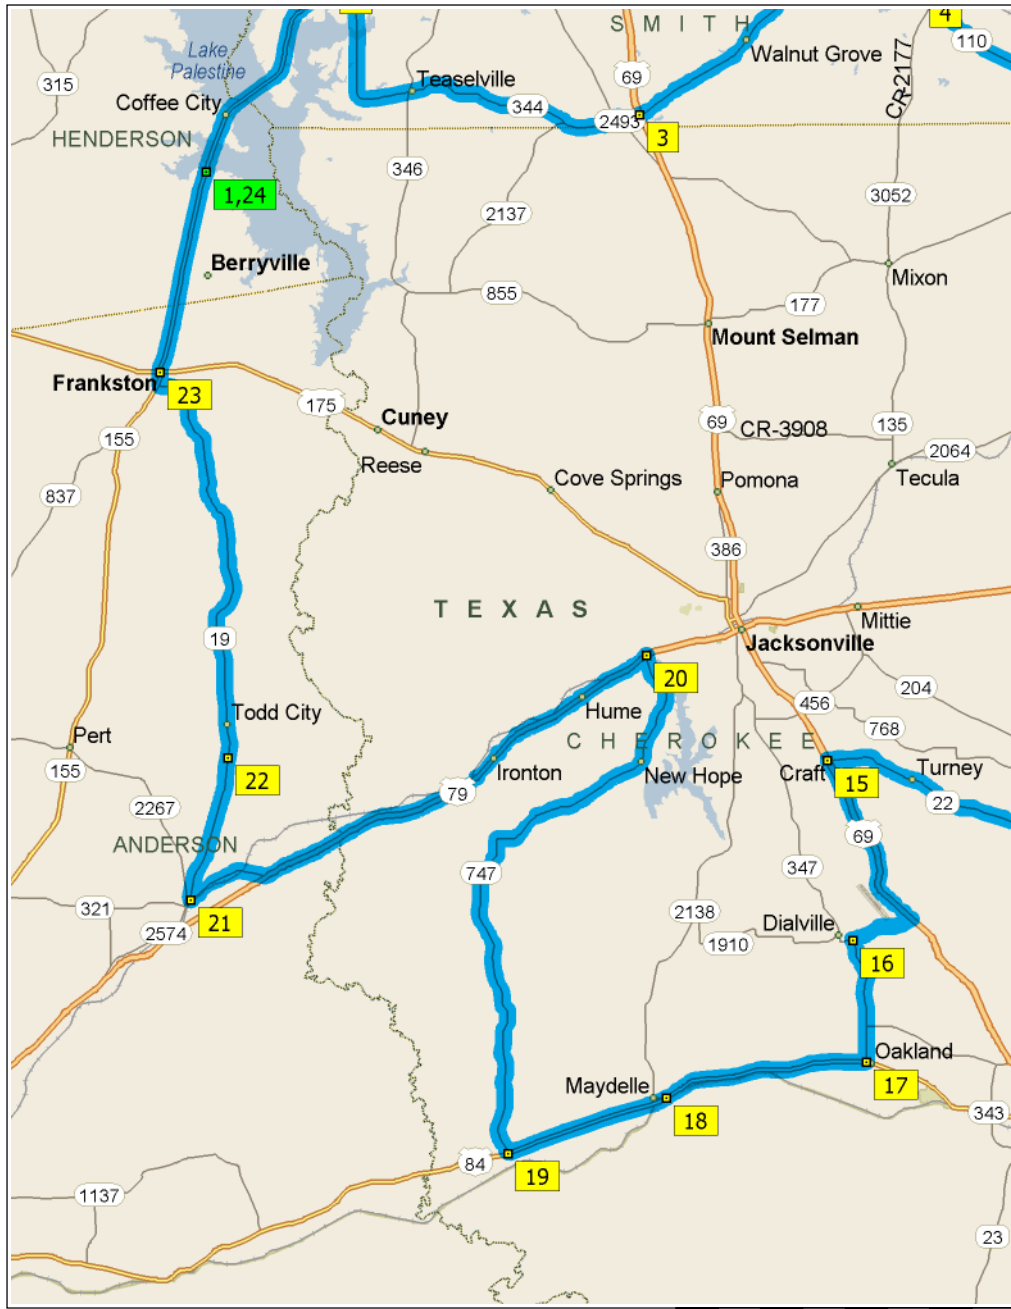

- 10:57 AM 101.3 mi **16** At Dialville Cutoff Rd, Rusk, TX 75785, bear LEFT (South-East) onto FM-347 for 3.0 mi
- 11:00 AM 104.3 mi **17** At FM-347, Rusk, TX 75785, turn RIGHT (West) onto US-84 for 4.9 mi
- 11:04 AM 109.2 mi **18** At FM-2138, Maydelle, TX 75772, stay on US-84 (West) for 4.0 mi
- 11:08 AM 113.2 mi **19** At US-84, Rusk, TX 75785, turn RIGHT (North) onto FM-747 for 14.8 mi
- 11:23 AM 128.0 mi **20** At FM-747, Jacksonville, TX 75766, turn LEFT (South-West) onto US-79 [FM-747] for 10.6 mi
- 11:32 AM 138.6 mi Turn RIGHT (North-West) onto FM-2574 for 2.0 mi
- 11:35 AM 140.6 mi Turn RIGHT (North-West) onto FM-19 for 32 yds
- 11:35 AM 140.7 mi **21** At FM-19, Palestine, TX 75803, stay on FM-19 (North) for 3.5 mi
- 11:39 AM 144.2 mi **22** At 3996 FM-19, Palestine, TX 75803, stay on FM-19 (North) for 9.4 mi
- 11:49 AM 153.6 mi Keep STRAIGHT onto FM-19 [Kickapoo St] for 0.5 mi
- 11:50 AM 154.1 mi Bear RIGHT (North) onto SR-155 [S Elm St] for 0.2 mi
- 11:50 AM 154.3 mi **23** At S Elm St, Frankston, TX 75763, stay on SR-155 [N Elm St] (North) for 4.9 mi
- 11:56 AM 159.1 mi **24** Arrive Texas Forest Tr, Frankston, TX 75763

0 mi 2 4 6 8